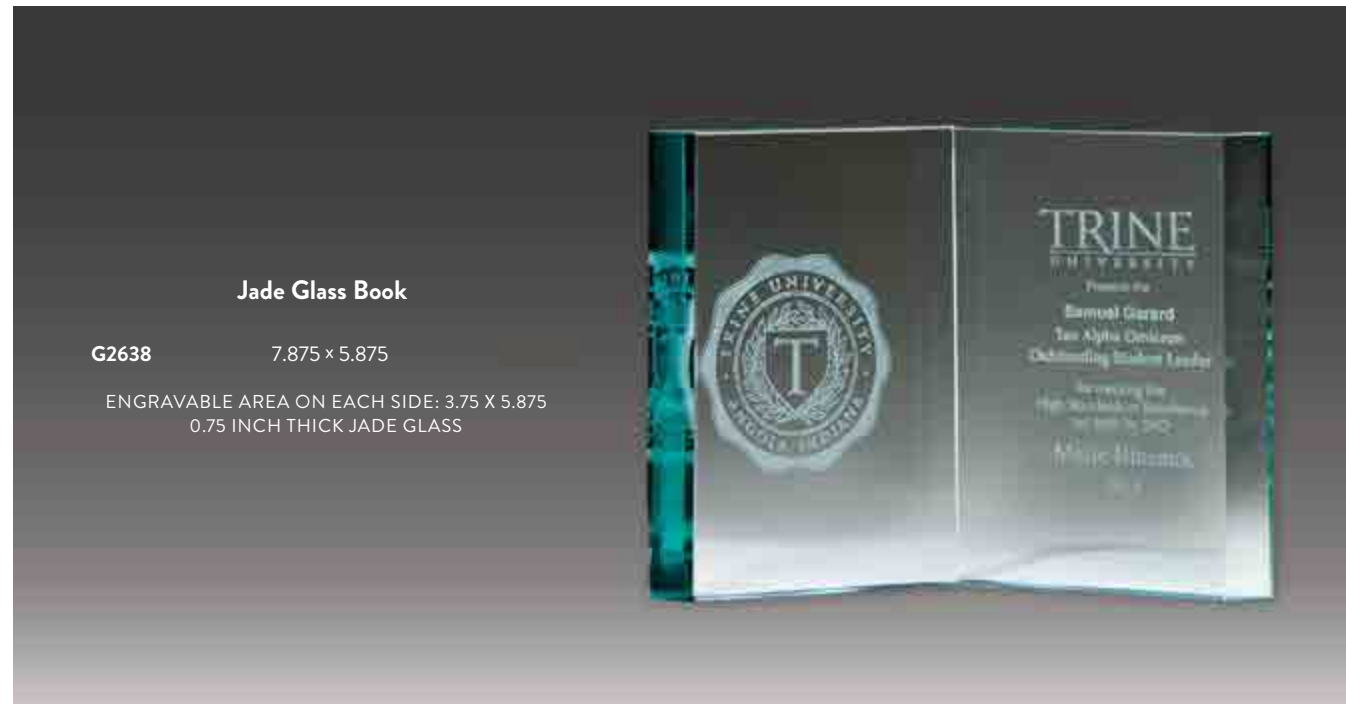

Glass Awards

Jade Glass Book

G2638 7.875 x 5.875
ENGRAVABLE AREA ON EACH SIDE: 3.75 X 5.875
0.75 INCH THICK JADE GLASS