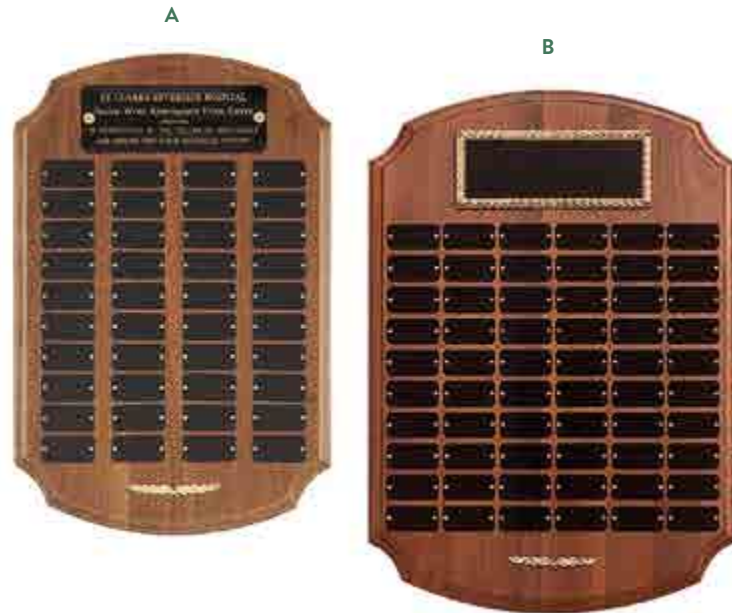

Perpetual Plaque with 24 Individual Plates, Sapphire Marble Finish

- P3507 12 x 15
- LASER ENGRAVABLE PLATES
PLATES ARE 1 X 3.25

Perpetual Series

SOLID AMERICAN WALNUT PLAQUES WITH BRASS PLATES

P15 13 x 20 40 Plates
INDIVIDUAL PLATES 0.875 X 2.5
LASER ENGRAVABLE PLATES