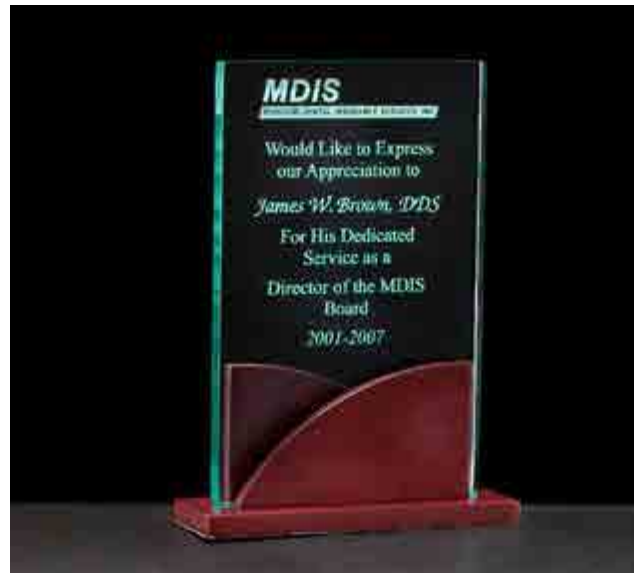

Acrylic Awards

Premium Series on Mahogany-Finish Base

A6804 Overall Size 4.875 x 6.5 Upright Size 4 x 6

0.375 INCH THICK JADE ACRYLIC