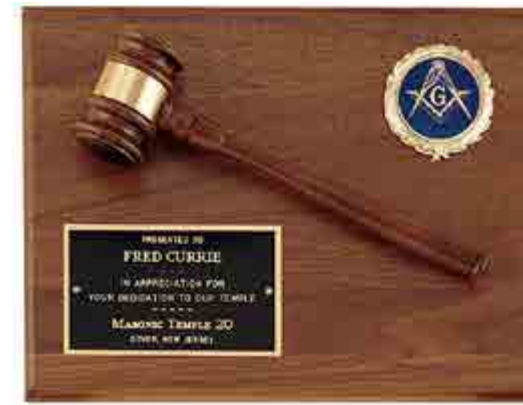

Full-Size Gavel Mounted on Solid Walnut, Your Choice of Activity Insert

PG2784/X 9 x 12
PRICE INCLUDES ANY ACTIVITY INSERT
LISTED AT THE TOP OF PAGE 25