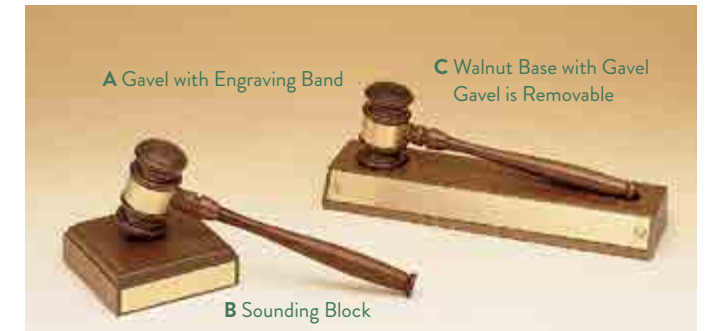

Parliament Series

AMERICAN WALNUT PLAQUES AND GAVELS

A	516	7.5 INCHES
	518	9.75 INCHES
B	737	4.5 INCHES SQUARE
C	735	3 x 11.5 x 3.75

Full-Size Gavel with Half Sounding Block

PG2786 9 x 12
 LASER ENGRAVABLE PLATE
 GAVEL BANDS NOT ENGRAVABLE ON PLAQUES