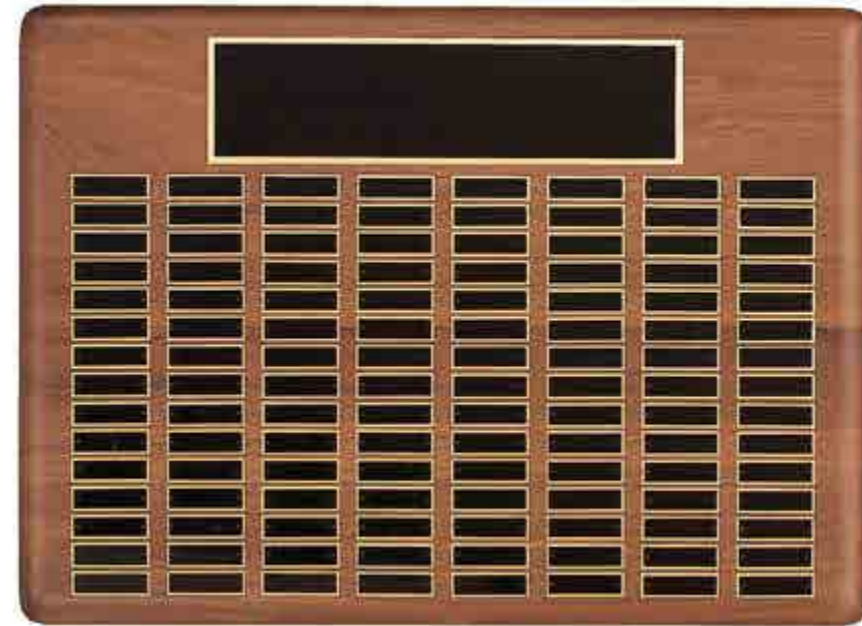

Airflyte® Roster Series

AMERICAN WALNUT PERPETUAL PLAQUES

Black Brass - 11 Plate Combinations

P2301	9 x 12	12 Plates
P2302	11 x 15	24 Plates
P2303	15 x 21	36 Plates
P2304	15 x 21	40 Plates
P2305	15 x 21	48 Plates
P2307	15 x 21	60 Plates
P2308	22 x 30	72 Plates
P2309	22 x 30	80 Plates
P2310	22 x 30	96 Plates
P2311	22 x 30	120 Plates
P2312	22 x 30	144 Plates

INDIVIDUAL PLATES 0.875 X 2.75
LASERFX® PLATES SUITABLE FOR
LASER ENGRAVING ONLY

Black Brass - 9 Plate Combinations

P4500	9 x 12	12 Plates
P4501	11 x 15	24 Plates
P4502	15 x 21	36 Plates
P4503	15 x 21	40 Plates
P4504	15 x 21	48 Plates
P4505	15 x 21	60 Plates
P4508	22 x 30	96 Plates
P4509	22 x 30	120 Plates
P4510	22 x 30	144 Plates

INDIVIDUAL PLATES 0.875 X 2.75
LASERFX® PLATES SUITABLE FOR
LASER ENGRAVING ONLY