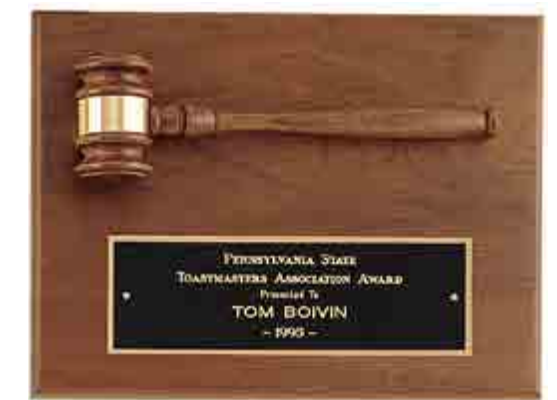

Full-Size Gavel Mounted on Solid Walnut Plaque

PG2782 9 x 12
LASER ENGRAVABLE PLATE
GAVEL BANDS NOT ENGRAVABLE ON PLAQUES