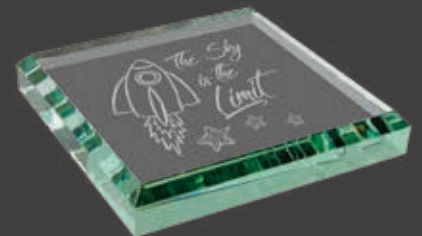

CE3536
Size: 4" x 3" x 3/4"

GPW24J
Size: 4" x 2 1/2" x 1/2"

GPW34J
Size: 4 1/2" x 3 1/2" x 1/2"

GPW33J
Size: 3" x 3" x 1/2"

Gavels & Gavel Sets

Beautifully finished awards to honor and recognize Directors, Chairpersons and other distinguished leaders.